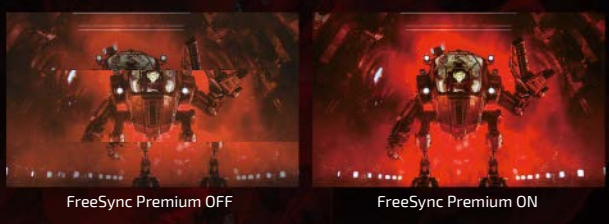

IPS WIDE VIEW

ADJUSTABLE
STAND

SPEAKERS

HDMI
HIGH SPEED WITH ETHERNET EXTENSION

www.aoc.com

vision at Heart

Features

FreeSync Premium delivers ultra-smooth tear-free gaming

Screen tearing and stuttering doesn't only harm gaming performance, it also destroys immersion. AMD FreeSync Premium addresses this by keeping your monitor's refresh rate synced with your processor's. This technology works best on 120Hz and above refresh rates on higher resolution screens, while also supporting low framerate compensation features.