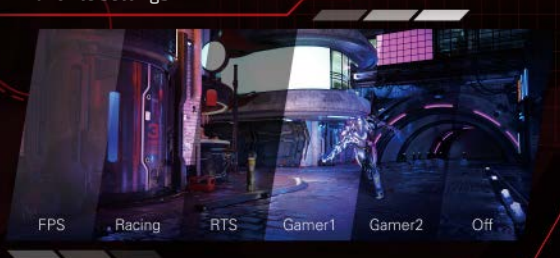

Optimize your game settings

Enhances color and sharpness for different game styles. Six modes to select: FPS, Racing, RTS, Gamer1, Gamer2, and Off.

FPS: For playing First-Person Shooter games. Improves black level details when playing in darker settings.

Racing: For playing Racing games. Provides fastest response time and high color saturation.

RTS: For playing Real-Time Strategy games. Lets the user highlight just a portion of their display and adjust picture quality and detail as needed.

Gamer 1, 2 and 3: Three different customizable modes let the user save their own favorite settings.