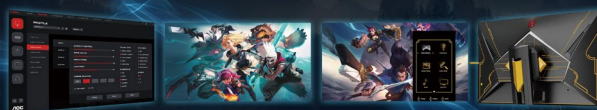

League of Legends in every detail

This AOC monitor features some small gadgets to highlight League of Legends in every aspect. The boot up screen and on-screen display are both designed in the style of the MOBA. An external remote lets you conveniently switch between game modes and adjust gaming features on the fly. (Download and install G-Menu^[2] to enable LOL Light FX Sync)