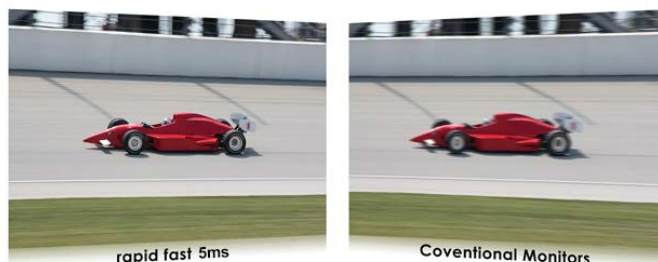

Fast Response Time for Smooth Visuals

A pixel response time of 5ms GTG means speed without the smear for an enhanced gaming experience. Fast-moving action and dramatic transitions will be rendered smoothly without the annoying effects of ghosting.