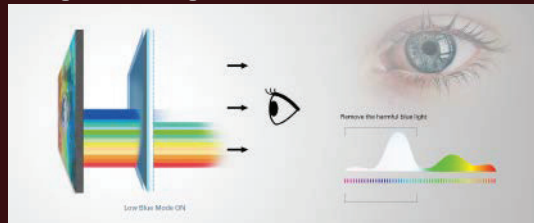

Reducing shortwave blue light output for healthier eyes

Long exposure to short wavelength blue light may cause eye strain, sleep disorders, or headaches. AOC Low Blue Mode puts the user first by reducing the screen's short wavelength blue light emission without sacrificing color accuracy. Also provides four different filtering modes – reading, web browsing, multimedia, and office.